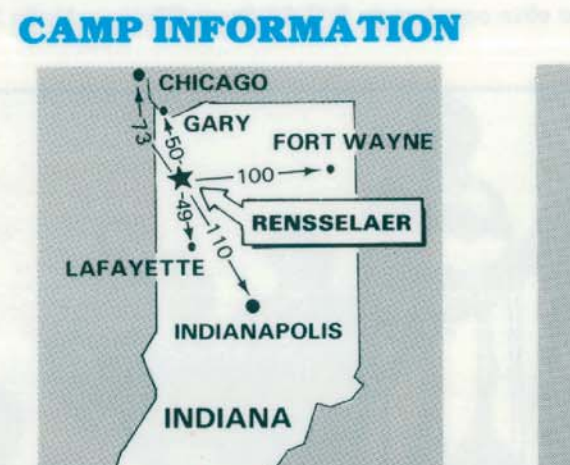

B/C's Summer of '85 Camps

STAFF COACHES

CAMP DIRECTORS

CAMP ADMINISTRATION

COUNSELORS

FORMER COACHES

COLLEGE EXPOSURE

QUOTES OF NOTE

"B/C All-Stars is a fine opportunity for exposure to college coaches at all levels."
Pat Head Summitt
Head Women's Coach
University of Tennessee

"Your camp was an experience I won't soon forget. The competition level was excellent, the counselors were fun and the food was superb. It's great that such an opportunity can be given to so many girls with the potential to play in college, but possibly without that opportunity some girls, including myself, could be deprived of a college scholarship."
Diane Newman
Head Women's Coach
Parma Heights, Ohio

"Most of our recruiting begins and ends with the B/C Camp. It's hard to imagine that many good players in one spot."
Janice Dykhouse, Allen
Head Women's Coach
Florida State University

"B/C has produced the most talent of any basketball camp in the country. We've been fortunate to sign many players from there."
Joan Bonvicini
Head Women's Coach
Long Beach State U.

"I attended six summer camps. You could put the other five all together and they couldn't match my experience at B/C."
Melody Otinger
Former B/C camper
Murray State University

DAILY SCHEDULE