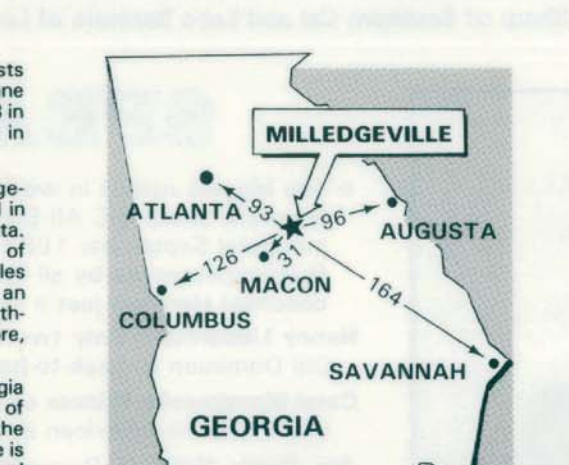

B/C's Summer of '85 Camps

STAFF COACHES

CAMP DIRECTORS

CAMP ADMINISTRATION

COUNSELORS

FORMER COACHES

COLLEGE EXPOSURE

QUOTES OF NOTE

"B/C All-Stars is a fine opportunity for exposure to college coaches at all levels."
Pat Head Summitt
Head Women's Coach
University of Tennessee

"Your camp was an experience I won't soon forget. The competition level was excellent, the counselors were fun and the food was superb. It's great that such an opportunity can be given to so many girls with the potential to play in college, but possibly without that opportunity some girls, including myself, could be deprived of a college scholarship."
Diane Newman
Head Women's Coach
Parma Heights, Ohio

"Most of our recruiting begins and ends with the B/C Camp. It's hard to imagine that many good players in one spot."
Janice Dykhouse, Allen
Head Women's Coach
Florida State University

"B/C has produced the most talent of any basketball camp in the country. We've been fortunate to sign many players from there."
Joan Bonvicini
Head Women's Coach
Long Beach State U.

"I attended six summer camps. You could put the other five all together and they couldn't match my experience at B/C."
Melody Otinger
Former B/C camper
Murray State University

DAILY SCHEDULE